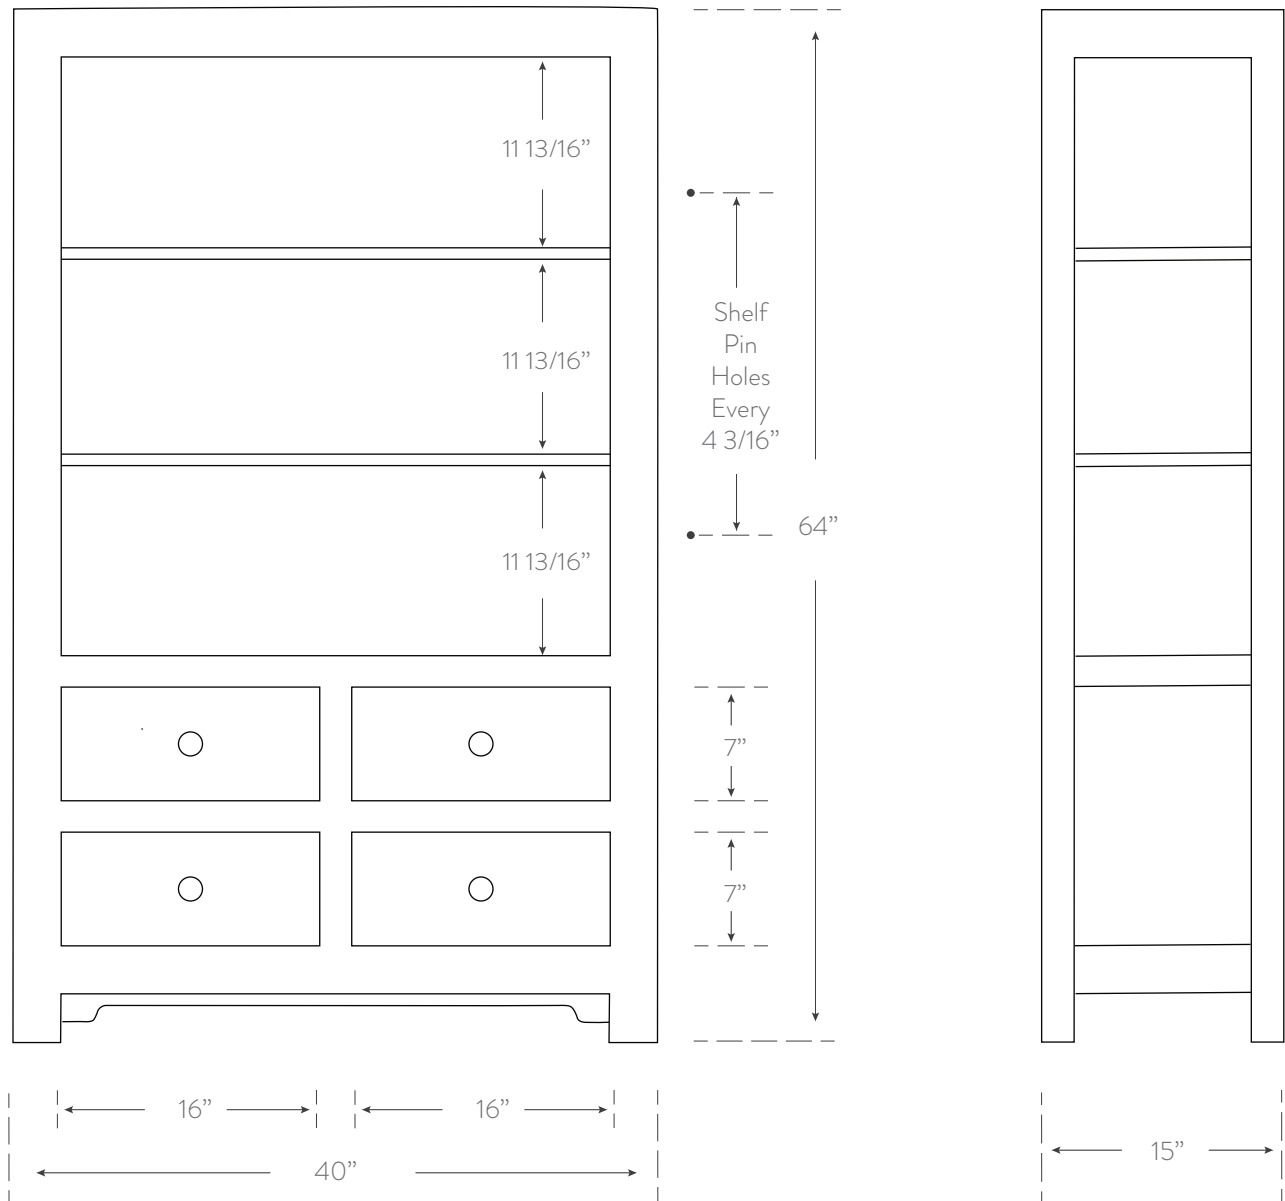

SHANGHAI LOFT COLLECTION

SMALL ETAGERE

Material

wood
benchmade in usa

Finish

see Shanghai Loft
finish chart for options

SKU SL410

Dimensions

40w 64h 15d

Interior Dimensions

drawers:
14.5w 4.625h 11d

Additional Notes

- customization available
- soft close drawers
- adjustable shelves
- standard with wood hardware that can be painted or stained