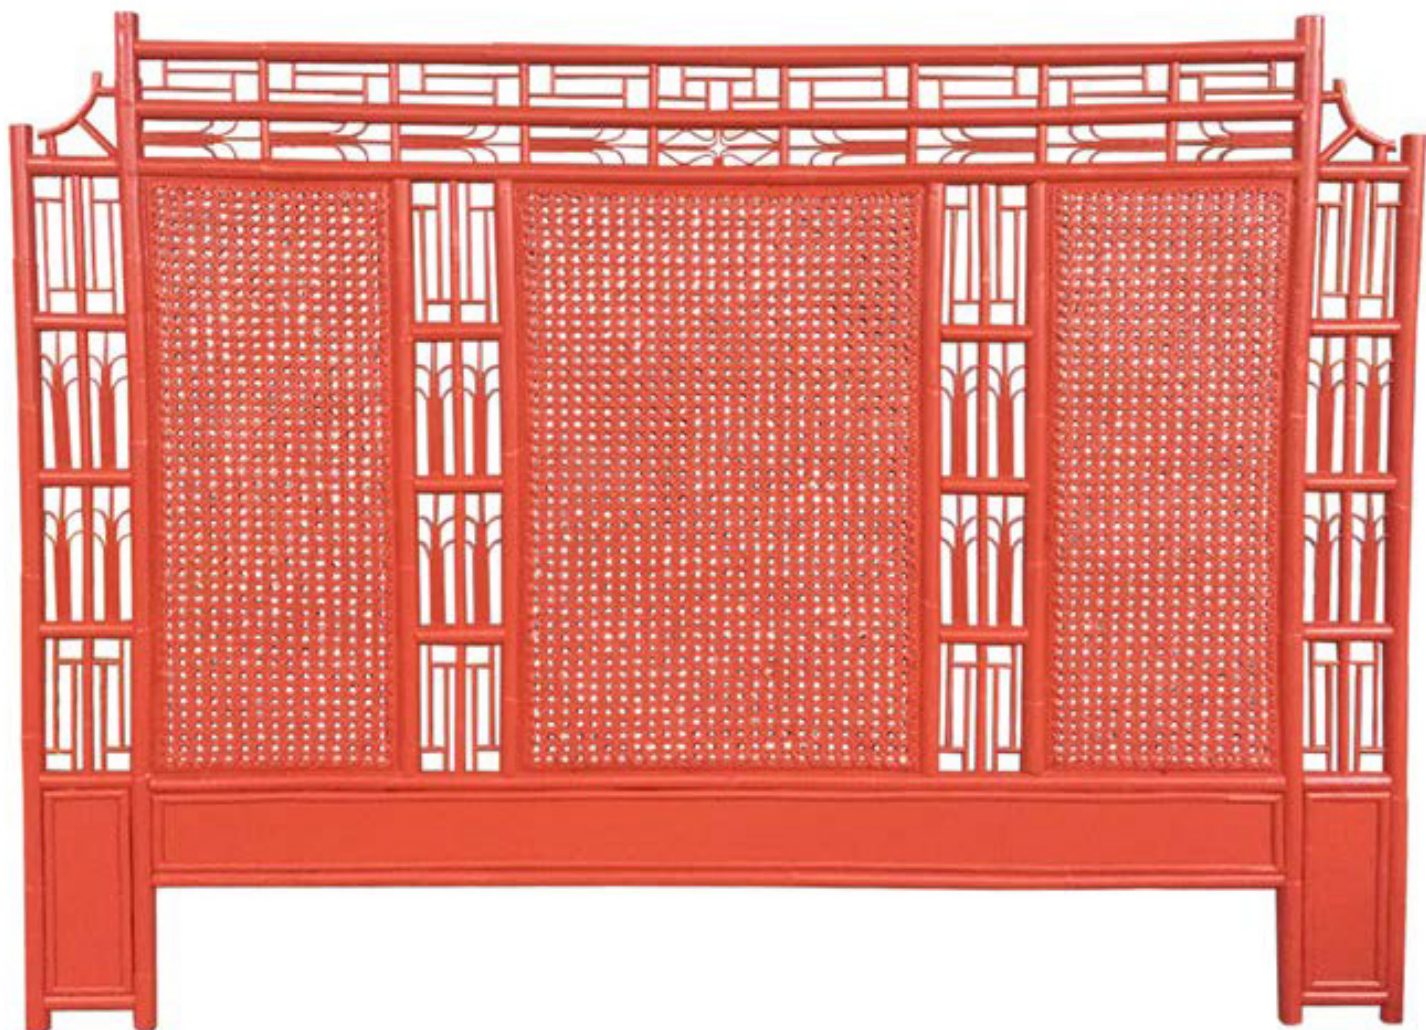

indochine collection

indochine eastern king headboard
CAN320.2K
shown in hearty orange clean

made in philippines

dimensions
76w 59h

rattan and woven cane