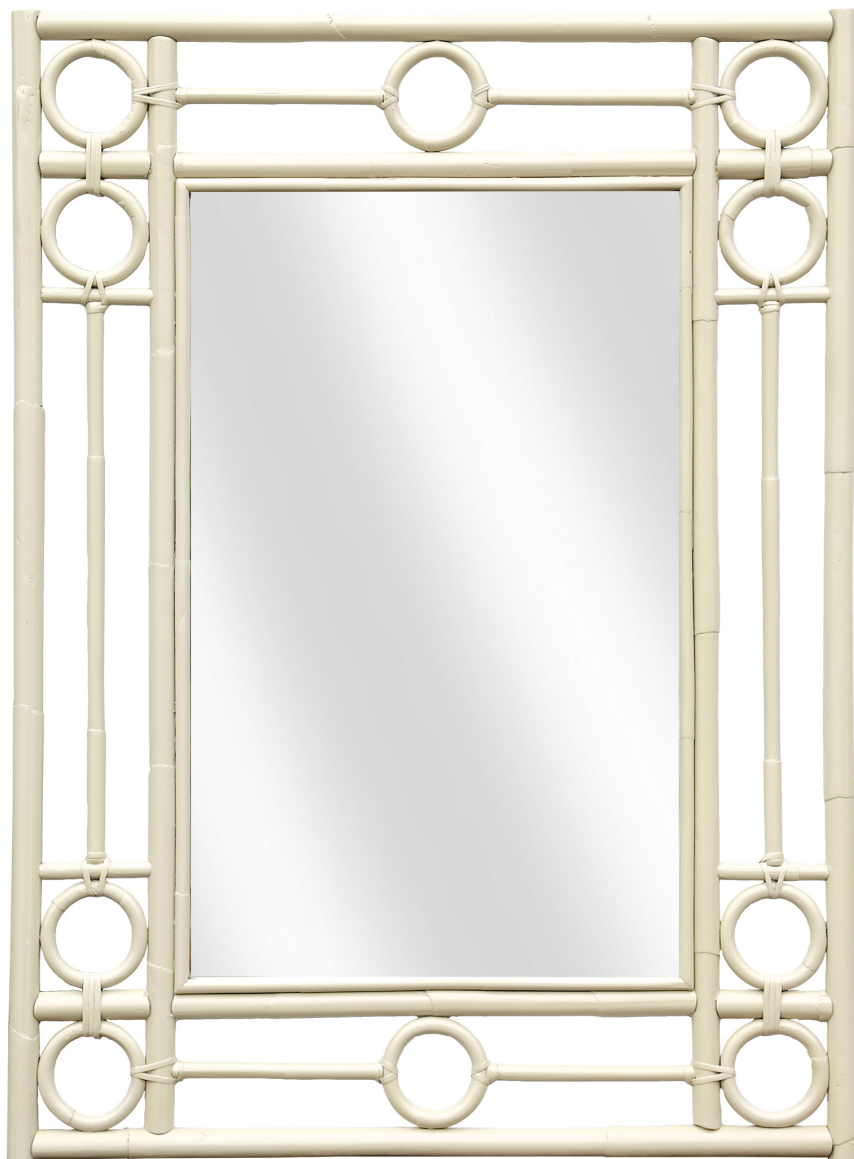

*moderne maru collection*

moderne maru wall mirror  
CON305  
shown in avenue tan clean

made in philippines

dimensions  
31w 42h

rattan and mirror