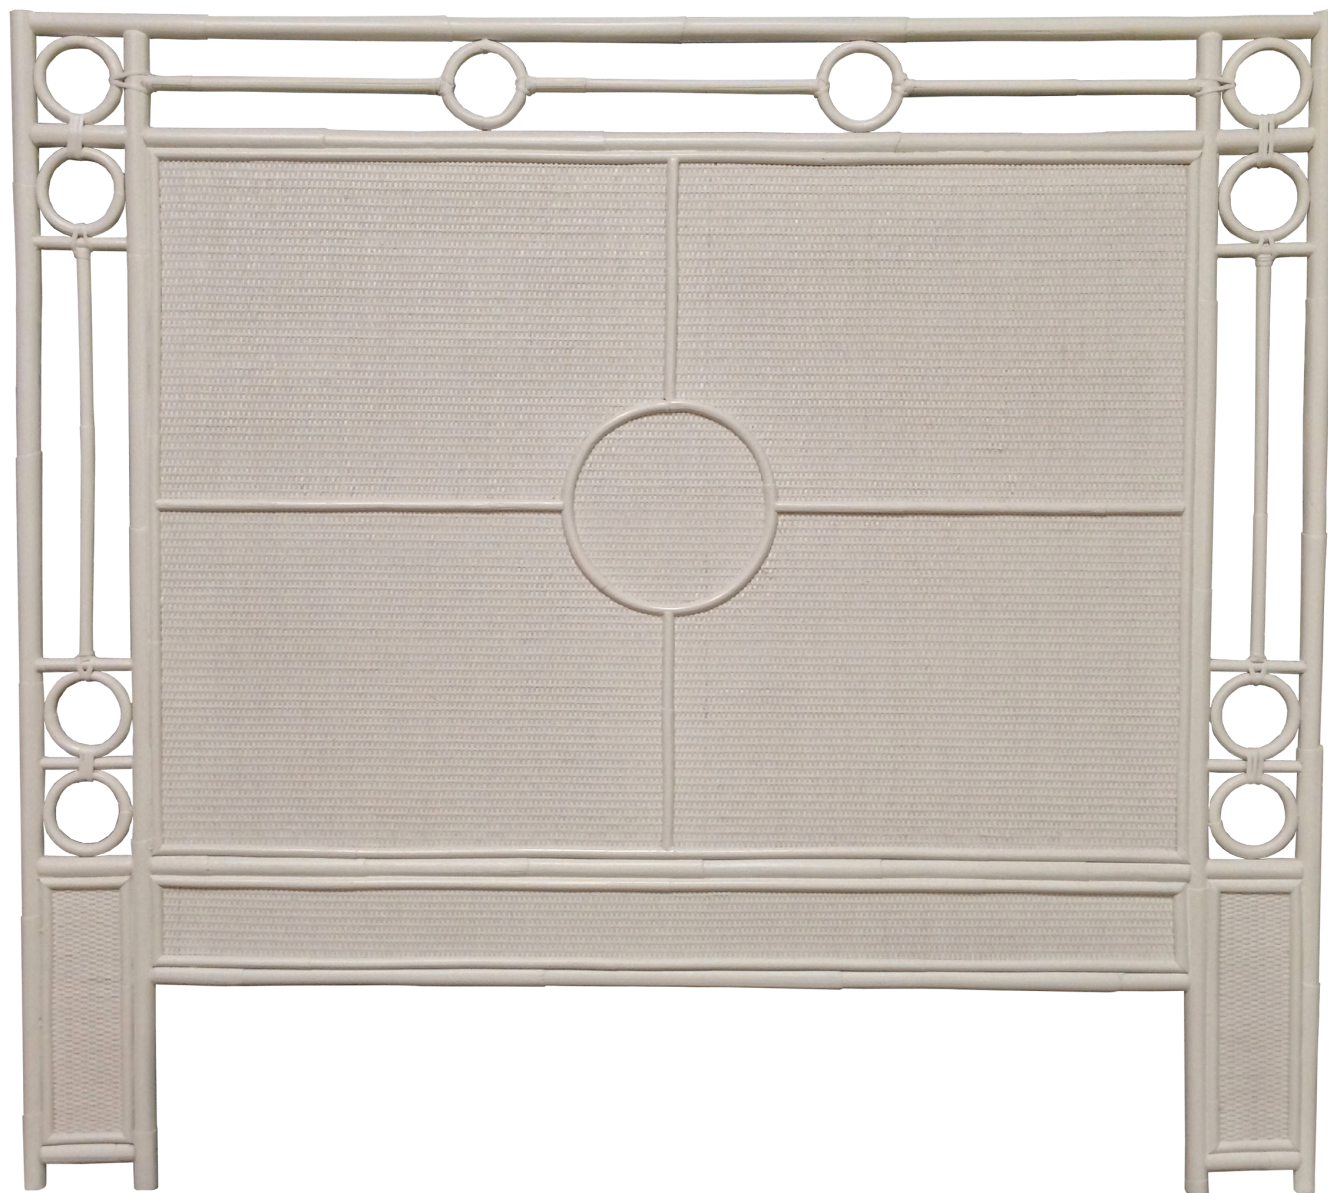

moderne maru collection

moderne maru queen headboard
CON400Q
shown in extra white clean

made in philippines

dimensions
62w 54h

rattan and woven cane